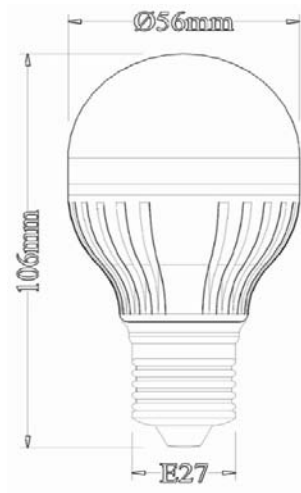

Extendum T8

Technical Drawing

©2012 U-Tron (Beijing) Electronics Co., LTD

All rights reserved

Specifications are subject to change without notice

15-Feb-12

data subject to change

www.u-tron.com